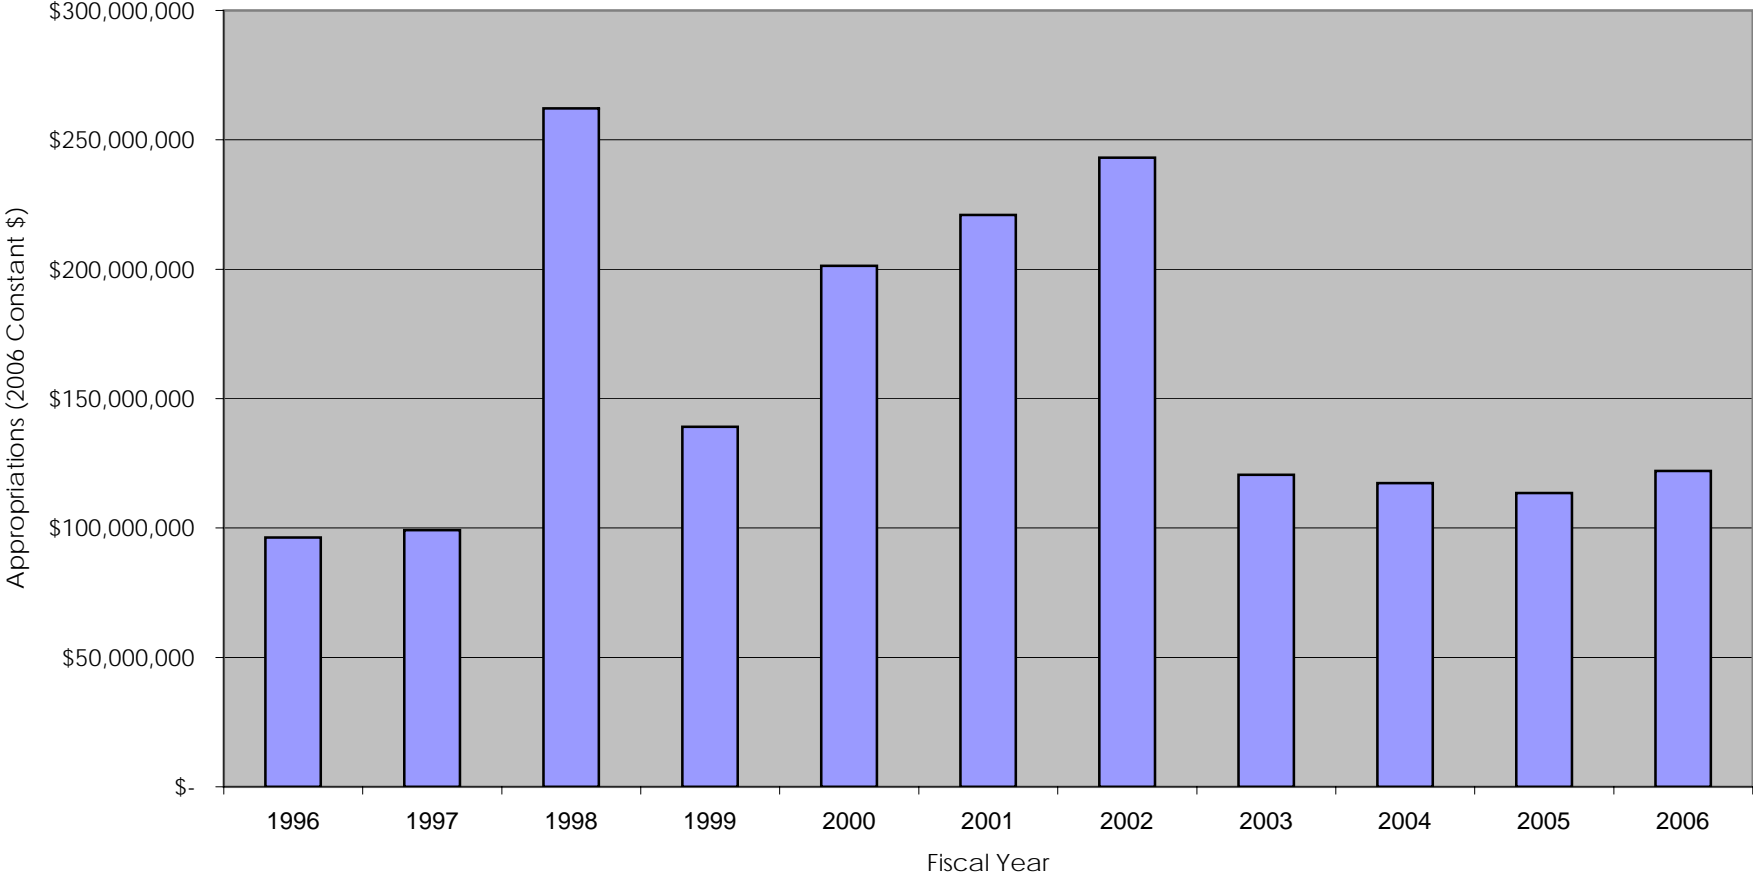

Food Stamp Employment and Training Program Funding 1996-2006

1701 K Street N.W., Ste. 750 | Washington, D.C. 20006
P. 202.223.8991 | F. 202.223.8354 | www.workforcealliance.org

The Workforce Alliance is now National Skills Coalition